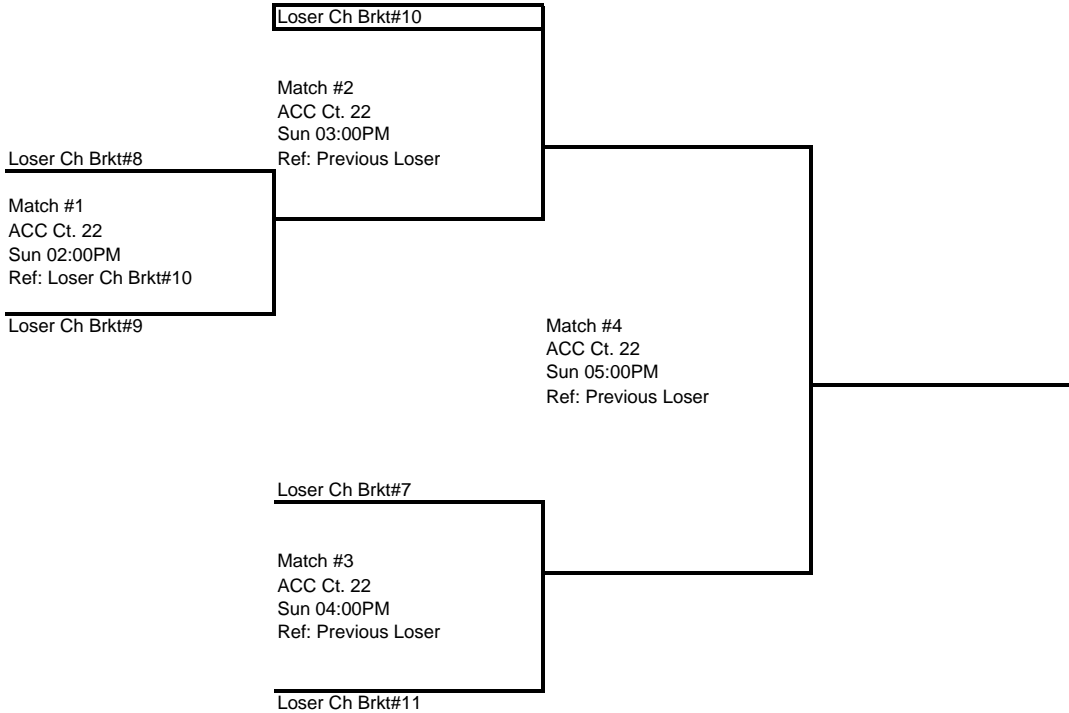

2nd Round

Cross Bracket #1

1st R1G1P5

Match #1
Aus Spt Center Ct. 31
Sat 06:00PM
Ref: 3rd R1G1P5 (17)

1st R1G1P6

Cross Bracket #2

2nd R1G1P6

Match #1
Aus Spt Center Ct. 31
Sat 07:00PM
Ref: Previous Loser

3rd R1G1P5

Cross Bracket #3

2nd R1G1P5

Match #1
Aus Spt Center Ct. 31
Sat 08:00PM
Ref: Previous Loser

3rd R1G1P6

Boxed teams must ref the match before theirs
Losers of each match must ref the next match on their court.

2008 Jr. Regionals Lone Star (15s-18s)
LS Region Club Champ 16 Div

4th Round

Gold Bracket

Silver Bracket

Boxed teams must ref the match before theirs
Losers of each match must ref the next match on their court.

2008 Jr. Regionals Lone Star (15s-18s)
 LS Region Club Champ 16 Div

Bronze Bracket

Flight #1 Bracket

 Boxed teams must ref the match before theirs
 Losers of each match must ref the next match on their court.