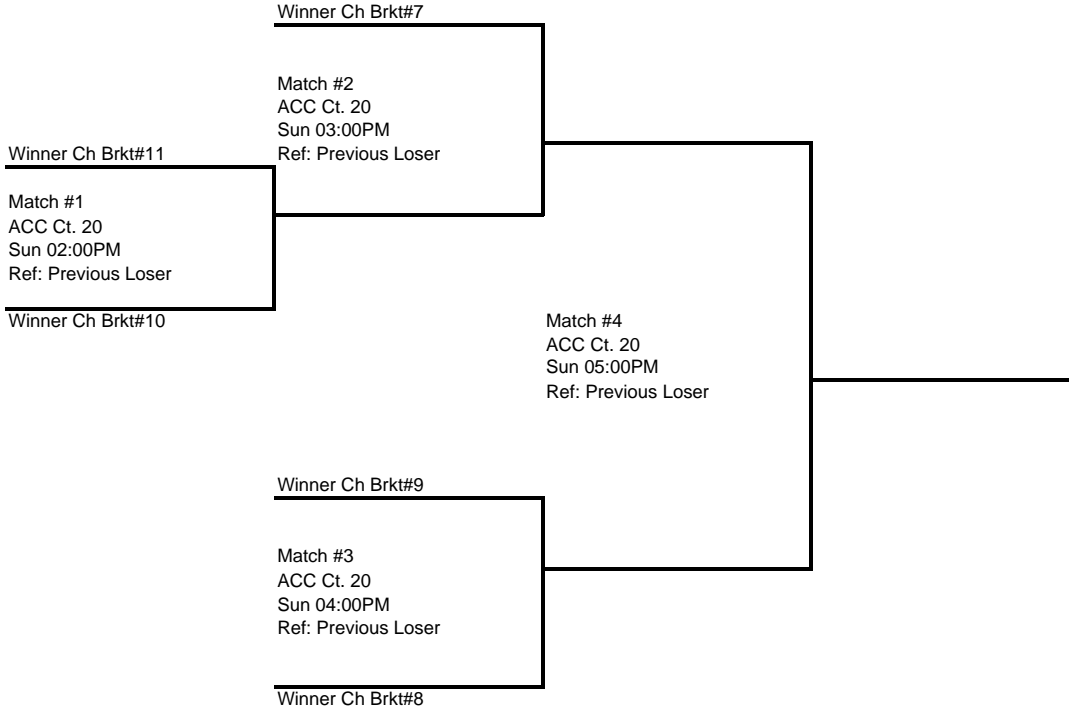

2nd Round

Cross Bracket #1

1st R1G1P5

Match #1
Aus Spt Center Ct. 31
Sat 06:00PM
Ref: 3rd R1G1P5 (17)

1st R1G1P6

Cross Bracket #2

2nd R1G1P6

Match #1
Aus Spt Center Ct. 31
Sat 07:00PM
Ref: Previous Loser

3rd R1G1P5

Cross Bracket #3

2nd R1G1P5

Match #1
Aus Spt Center Ct. 31
Sat 08:00PM
Ref: Previous Loser

3rd R1G1P6

Boxed teams must ref the match before theirs
Losers of each match must ref the next match on their court.

2008 Jr. Regionals Lone Star (15s-18s)
LS Region Club Champ 16 Div

4th Round

Gold Bracket

Silver Bracket

Boxed teams must ref the match before theirs
Losers of each match must ref the next match on their court.

2008 Jr. Regionals Lone Star (15s-18s)
 LS Region Club Champ 16 Div

Bronze Bracket

Flight #1 Bracket

 Boxed teams must ref the match before theirs
 Losers of each match must ref the next match on their court.