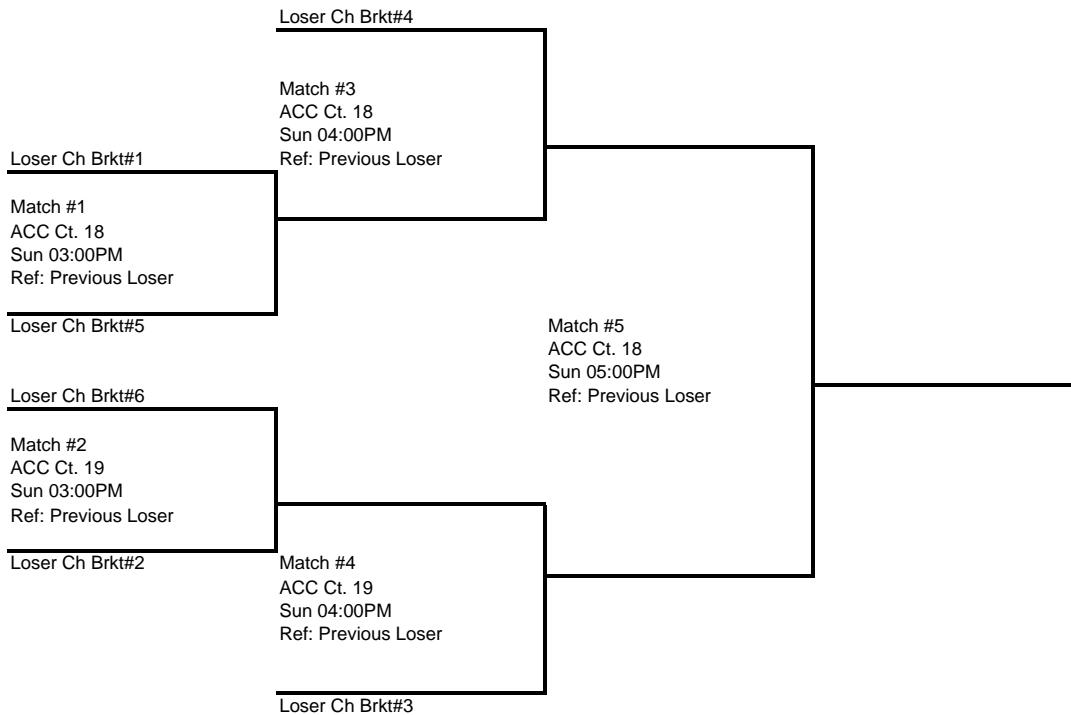

2nd Round

Cross Bracket #1

1st R1G1P5

Match #1
Aus Spt Center Ct. 31
Sat 06:00PM
Ref: 3rd R1G1P5 (17)

1st R1G1P6

Cross Bracket #2

2nd R1G1P6

Match #1
Aus Spt Center Ct. 31
Sat 07:00PM
Ref: Previous Loser

3rd R1G1P5

Cross Bracket #3

2nd R1G1P5

Match #1
Aus Spt Center Ct. 31
Sat 08:00PM
Ref: Previous Loser

3rd R1G1P6

Boxed teams must ref the match before theirs
Losers of each match must ref the next match on their court.

Match #1
ACC Ct. 20
Sun 11:00AM
Ref: Previous Loser

Loser X Brkt #3

Challenge Bracket #11 Bracket

Loser X Brkt #2

Match #1
ACC Ct. 20
Sun 12:00PM
Ref: Previous Loser

4th R1G1P4

Boxed teams must ref the match before theirs
Losers of each match must ref the next match on their court.

2008 Jr. Regionals Lone Star (15s-18s)
LS Region Club Champ 16 Div

4th Round

Gold Bracket

Silver Bracket

Boxed teams must ref the match before theirs
Losers of each match must ref the next match on their court.