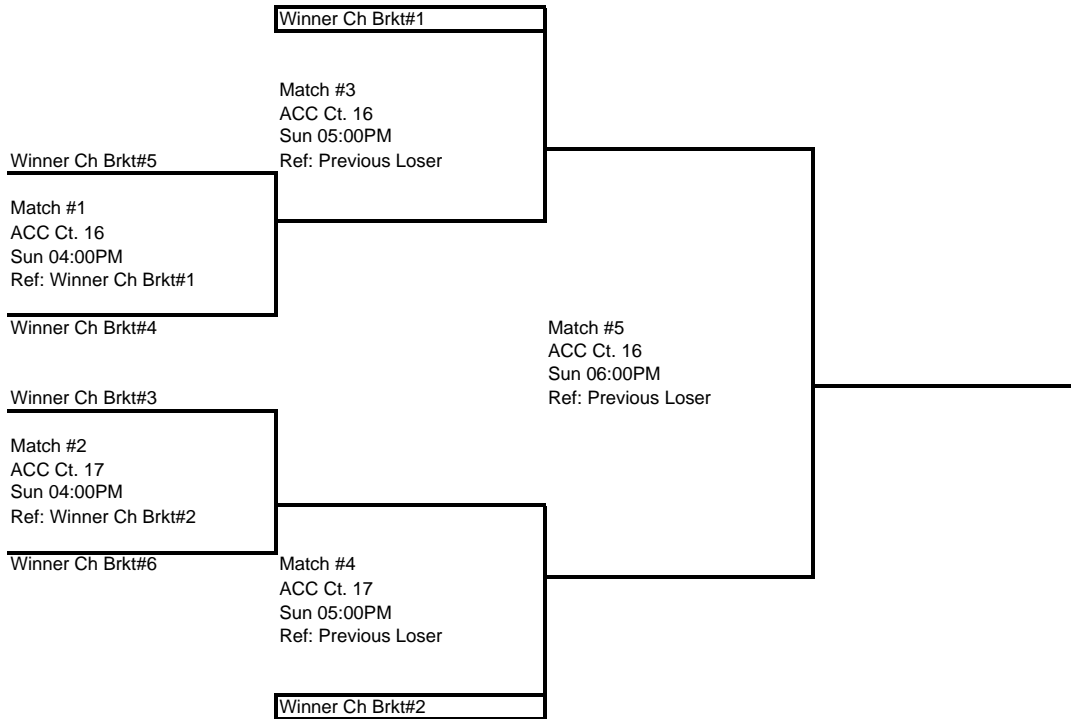

2nd Round

Cross Bracket #1

1st R1G1P5

Match #1
Aus Spt Center Ct. 31
Sat 06:00PM
Ref: 3rd R1G1P5 (17)

1st R1G1P6

Cross Bracket #2

2nd R1G1P6

Match #1
Aus Spt Center Ct. 31
Sat 07:00PM
Ref: Previous Loser

3rd R1G1P5

Cross Bracket #3

2nd R1G1P5

Match #1
Aus Spt Center Ct. 31
Sat 08:00PM
Ref: Previous Loser

3rd R1G1P6

Boxed teams must ref the match before theirs
Losers of each match must ref the next match on their court.

Match #1
ACC Ct. 20
Sun 11:00AM
Ref: Previous Loser

Loser X Brkt #3

Challenge Bracket #11 Bracket

Loser X Brkt #2

Match #1
ACC Ct. 20
Sun 12:00PM
Ref: Previous Loser

4th R1G1P4

Boxed teams must ref the match before theirs
Losers of each match must ref the next match on their court.

2008 Jr. Regionals Lone Star (15s-18s)
LS Region Club Champ 16 Div

4th Round

Gold Bracket

Silver Bracket

Boxed teams must ref the match before theirs
Losers of each match must ref the next match on their court.