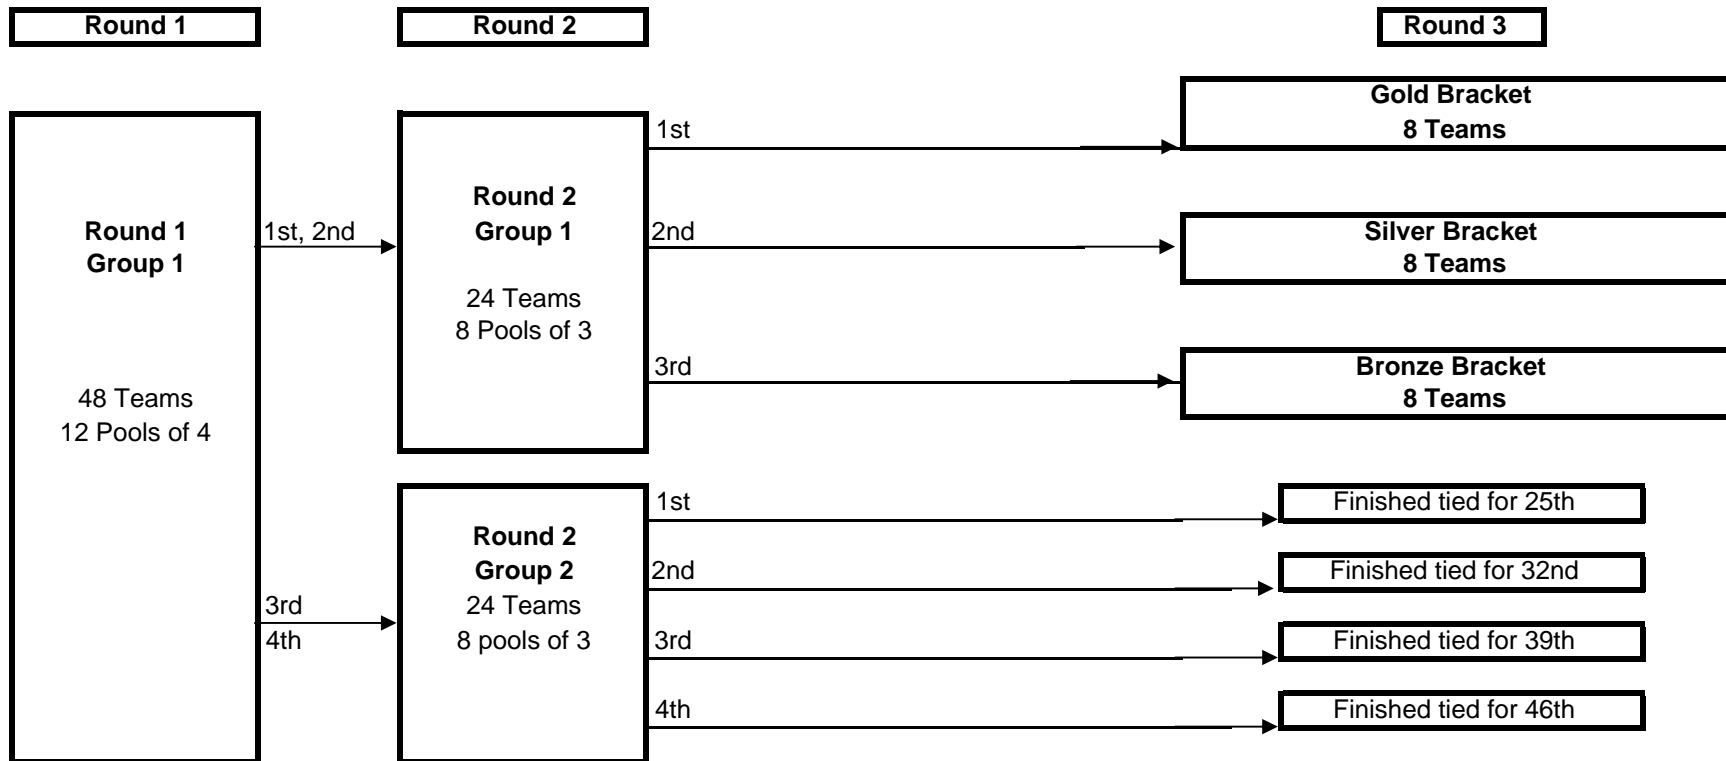

## 15 & Under Club Division - 48 Teams

Teams play the following schedules:

Pools of 3	Pools of 4	Pool of 5 on 2 courts	
1 vs 3 (2 ref)	1 vs 3 (2 ref)	1 vs 5	2 vs 4 (3 ref)
2 vs 3 (1 ref)	2 vs 4 (1 ref)	1 vs 4	2 vs 3 (5 ref)
1 vs 2 (3 ref)	1 vs 4 (3 ref)	<b>BREAK</b>	
All matches are played on the hour	2 vs 3 (1 ref)	1 vs 3	4 vs 5 (2 ref)
	3 vs 4 (2 ref)	2 vs 5	3 vs 4 (1 ref)
	1 vs 2 (4 ref)	1 vs 2	3 vs 5 (4 ref)

# 2008 Lone Star Regional Championships - Austin, Tx - May 3-4

17 & Under National Bid Tournament - 36 Teams

1 National Division Bid - 3 American Division Bids

Teams play the following schedules:

Pools of 3	Pools of 4
1 vs 3 (2 ref)	1 vs 3 (2 ref)
2 vs 3 (1 ref)	2 vs 4 (1 ref)
1 vs 2 (3 ref)	1 vs 4 (3 ref)
All matches are played on the hour	2 vs 3 (1 ref)
	3 vs 4 (2 ref)
	1 vs 2 (4 ref)

2008 Lone Star Regional Championships - Austin, Tx - May 3-4  
18 & Under Club Division - 6 Teams

Round 1  
Group 1  
  
1 Pool of 6  
Played over 2 days

# 2008 Lone Star Regional Championships - Austin, Tx - May 3-4

18 & Under National Bid Tournament - 15 Teams

1 National Division Bid - 3 American Division Bids

Teams play the following schedules:

Pools of 3	Pools of 4
1 vs 3 (2 ref)	1 vs 3 (2 ref)
2 vs 3 (1 ref)	2 vs 4 (1 ref)
1 vs 2 (3 ref)	1 vs 4 (3 ref)
All matches are played on the hour	2 vs 3 (1 ref)
	3 vs 4 (2 ref)
	1 vs 2 (4 ref)