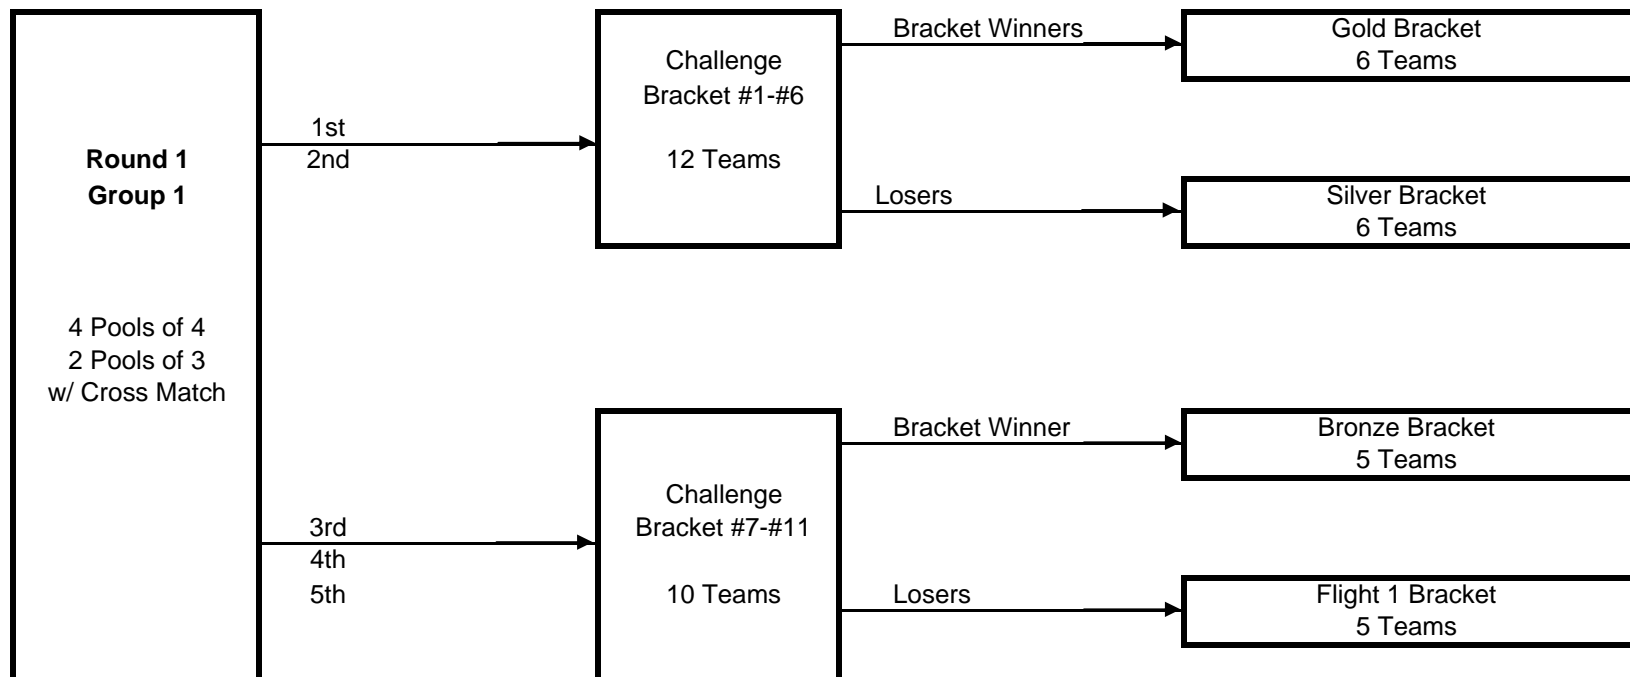

# 2008 Lone Star Regional Championships - Austin, Tx - May 3-4

15 & Under National - Bid Tournament - 47 Teams

1 National Division Bid - 3 American Division Bids

Teams play the following schedules:

Pools of 3	Pools of 4
1 vs 3 (2 ref)	1 vs 3 (2 ref)
2 vs 3 (1 ref)	2 vs 4 (1 ref)
1 vs 2 (3 ref)	1 vs 4 (3 ref)
All matches are played on the hour	2 vs 3 (1 ref)
	3 vs 4 (2 ref)
	1 vs 2 (4 ref)

## 16 & Under Club Division - 22 Teams

Teams play the following schedules:

Pools of 3	Pools of 4	Pool of 5 on 2 courts	
1 vs 3 (2 ref)	1 vs 3 (2 ref)	1 vs 5	2 vs 4 (3 ref)
2 vs 3 (1 ref)	2 vs 4 (1 ref)	1 vs 4	2 vs 3 (5 ref)
1 vs 2 (3 ref)	1 vs 4 (3 ref)	<b>BREAK</b>	
All matches are played on the hour	2 vs 3 (1 ref)	1 vs 3	4 vs 5 (2 ref)
	3 vs 4 (2 ref)	2 vs 5	3 vs 4 (1 ref)
	1 vs 2 (4 ref)	1 vs 2	3 vs 5 (4 ref)

# 2008 Lone Star Regional Championships - Austin, Tx - May 3-4

17 & Under National Bid Tournament - 36 Teams

1 National Division Bid - 3 American Division Bids

Teams play the following schedules:

Pools of 3	Pools of 4
1 vs 3 (2 ref)	1 vs 3 (2 ref)
2 vs 3 (1 ref)	2 vs 4 (1 ref)
1 vs 2 (3 ref)	1 vs 4 (3 ref)
All matches are played on the hour	2 vs 3 (1 ref)
	3 vs 4 (2 ref)
	1 vs 2 (4 ref)

# 2008 Lone Star Regional Championships - Austin, Tx - May 3-4

18 & Under National Bid Tournament - 15 Teams

1 National Division Bid - 3 American Division Bids

Teams play the following schedules:

Pools of 3	Pools of 4
1 vs 3 (2 ref)	1 vs 3 (2 ref)
2 vs 3 (1 ref)	2 vs 4 (1 ref)
1 vs 2 (3 ref)	1 vs 4 (3 ref)
All matches are played on the hour	2 vs 3 (1 ref)
	3 vs 4 (2 ref)
	1 vs 2 (4 ref)