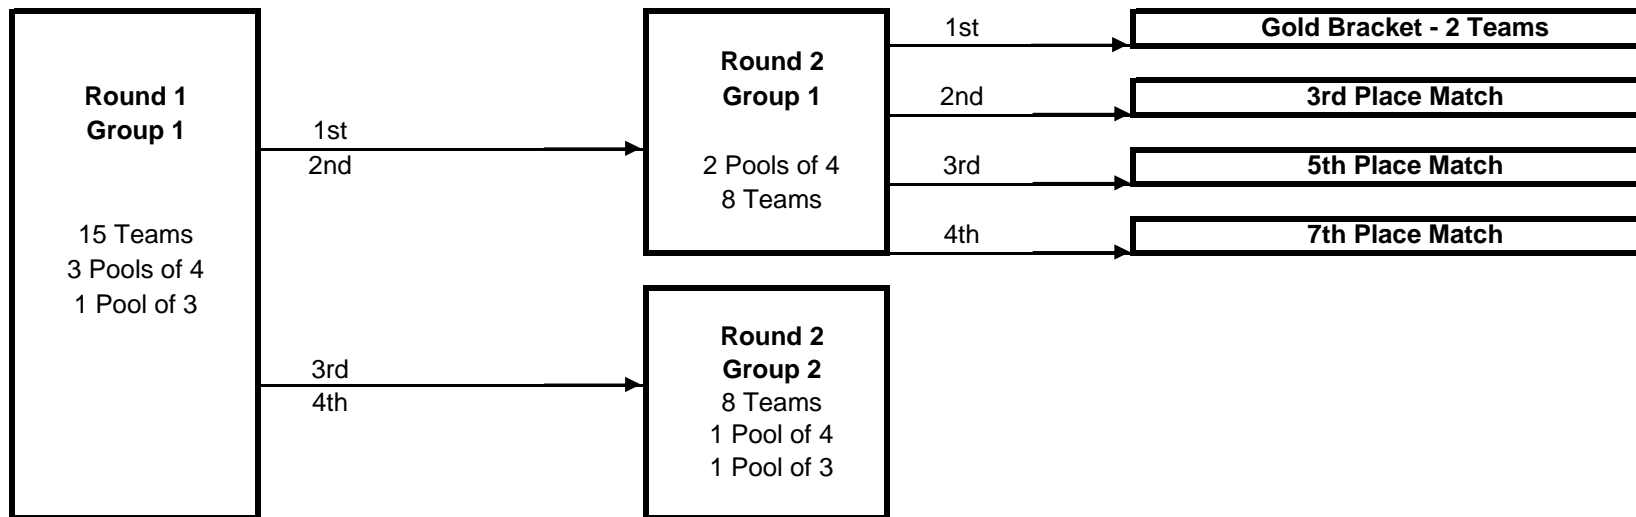

# 2008 Lone Star Regional Championships - Austin, Tx - May 3-4

16 & Under National Bid Tournament - 45 teams

1 National Division Bid - 3 American Division Bids

Teams play the following schedules:

Pools of 3	Pools of 4	Pool of 5 on 2 courts	
1 vs 3 (2 ref)	1 vs 3 (2 ref)	1 vs 5	2 vs 4 (3 ref)
2 vs 3 (1 ref)	2 vs 4 (1 ref)	1 vs 4	2 vs 3 (5 ref)
1 vs 2 (3 ref)	1 vs 4 (3 ref)	<b>BREAK</b>	
All matches are played on the hour	2 vs 3 (1 ref)	1 vs 3	4 vs 5 (2 ref)
	3 vs 4 (2 ref)	2 vs 5	3 vs 4 (1 ref)
	1 vs 2 (4 ref)	1 vs 2	3 vs 5 (4 ref)

# 2008 Lone Star Regional Championships - Austin, Tx - May 3-4

17 & Under National Bid Tournament - 36 Teams

1 National Division Bid - 3 American Division Bids

Teams play the following schedules:

Pools of 3	Pools of 4
1 vs 3 (2 ref)	1 vs 3 (2 ref)
2 vs 3 (1 ref)	2 vs 4 (1 ref)
1 vs 2 (3 ref)	1 vs 4 (3 ref)
All matches are played on the hour	2 vs 3 (1 ref)
	3 vs 4 (2 ref)
	1 vs 2 (4 ref)

2008 Lone Star Regional Championships - Austin, Tx - May 3-4  
18 & Under Club Division - 6 Teams

Round 1  
Group 1  
  
1 Pool of 6  
Played over 2 days

# 2008 Lone Star Regional Championships - Austin, Tx - May 3-4

18 & Under National Bid Tournament - 15 Teams

1 National Division Bid - 3 American Division Bids

Teams play the following schedules:

Pools of 3	Pools of 4
1 vs 3 (2 ref)	1 vs 3 (2 ref)
2 vs 3 (1 ref)	2 vs 4 (1 ref)
1 vs 2 (3 ref)	1 vs 4 (3 ref)
All matches are played on the hour	2 vs 3 (1 ref)
	3 vs 4 (2 ref)
	1 vs 2 (4 ref)