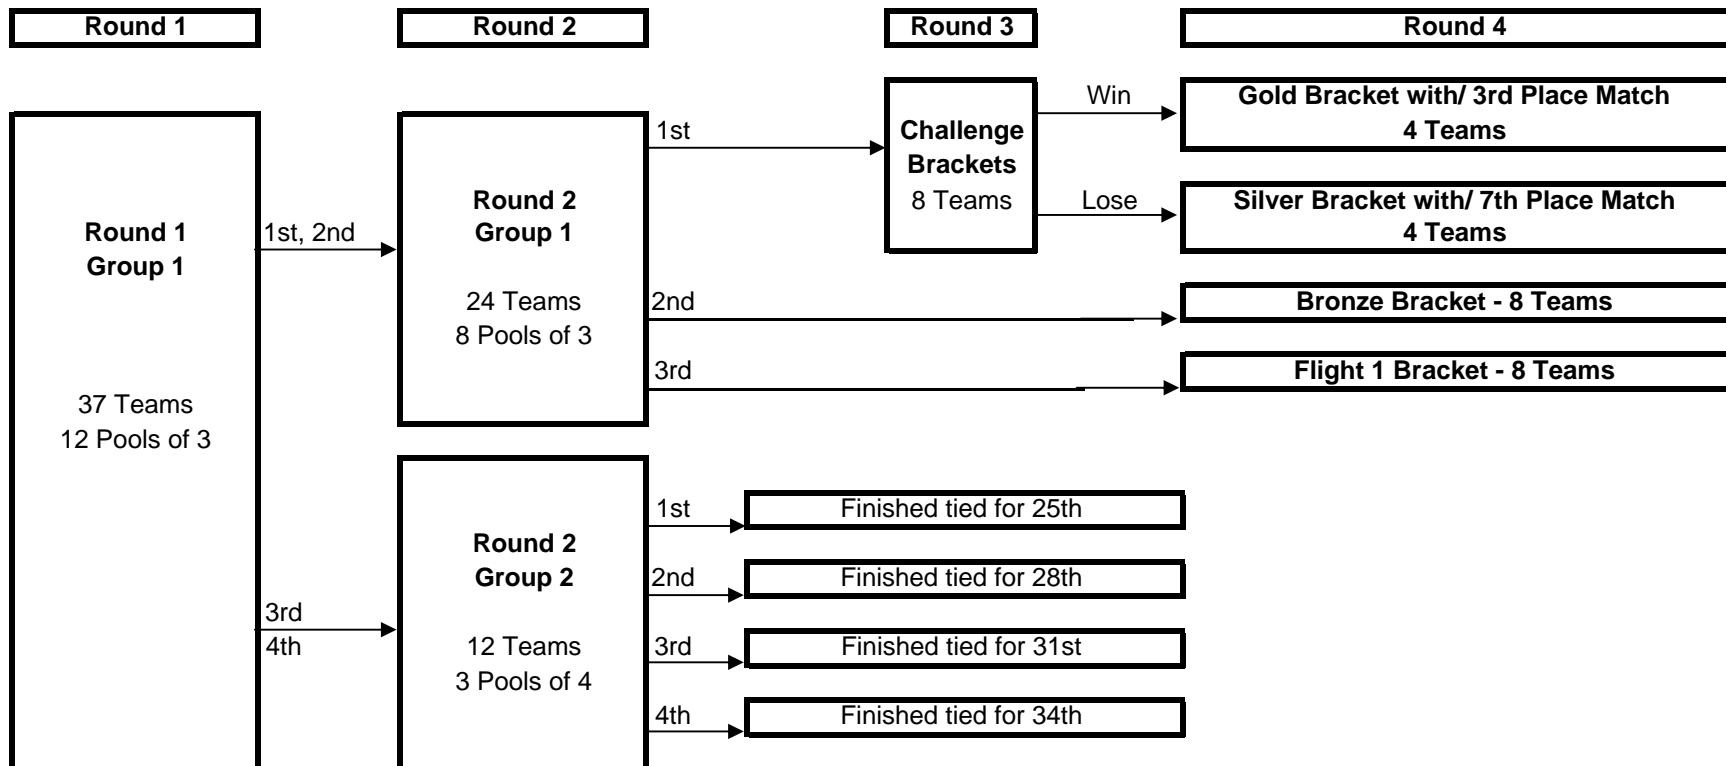

# 2008 Lone Star Regional Championships - Austin, Tx - May 3-4

16 & Under National Bid Tournament - 45 teams

1 National Division Bid - 3 American Division Bids

Teams play the following schedules:

Pools of 3	Pools of 4	Pool of 5 on 2 courts	
1 vs 3 (2 ref)	1 vs 3 (2 ref)	1 vs 5	2 vs 4 (3 ref)
2 vs 3 (1 ref)	2 vs 4 (1 ref)	1 vs 4	2 vs 3 (5 ref)
1 vs 2 (3 ref)	1 vs 4 (3 ref)	<b>BREAK</b>	
All matches are played on the hour	2 vs 3 (1 ref)	1 vs 3	4 vs 5 (2 ref)
	3 vs 4 (2 ref)	2 vs 5	3 vs 4 (1 ref)
	1 vs 2 (4 ref)	1 vs 2	3 vs 5 (4 ref)

## 17 & Under Club Division

Teams play the following schedules:

Pools of 3	Pools of 4
1 vs 3 (2 ref)	1 vs 3 (2 ref)
2 vs 3 (1 ref)	2 vs 4 (1 ref)
1 vs 2 (3 ref)	1 vs 4 (3 ref)
All matches are played on the hour	2 vs 3 (1 ref)
	3 vs 4 (2 ref)
	1 vs 2 (4 ref)

# 2008 Lone Star Regional Championships - Austin, Tx - May 3-4

17 & Under National Bid Tournament - 36 Teams

1 National Division Bid - 3 American Division Bids

Teams play the following schedules:

Pools of 3	Pools of 4
1 vs 3 (2 ref)	1 vs 3 (2 ref)
2 vs 3 (1 ref)	2 vs 4 (1 ref)
1 vs 2 (3 ref)	1 vs 4 (3 ref)
All matches are played on the hour	2 vs 3 (1 ref)
	3 vs 4 (2 ref)
	1 vs 2 (4 ref)

2008 Lone Star Regional Championships - Austin, Tx - May 3-4  
18 & Under Club Division - 6 Teams

Round 1  
Group 1  
  
1 Pool of 6  
Played over 2 days