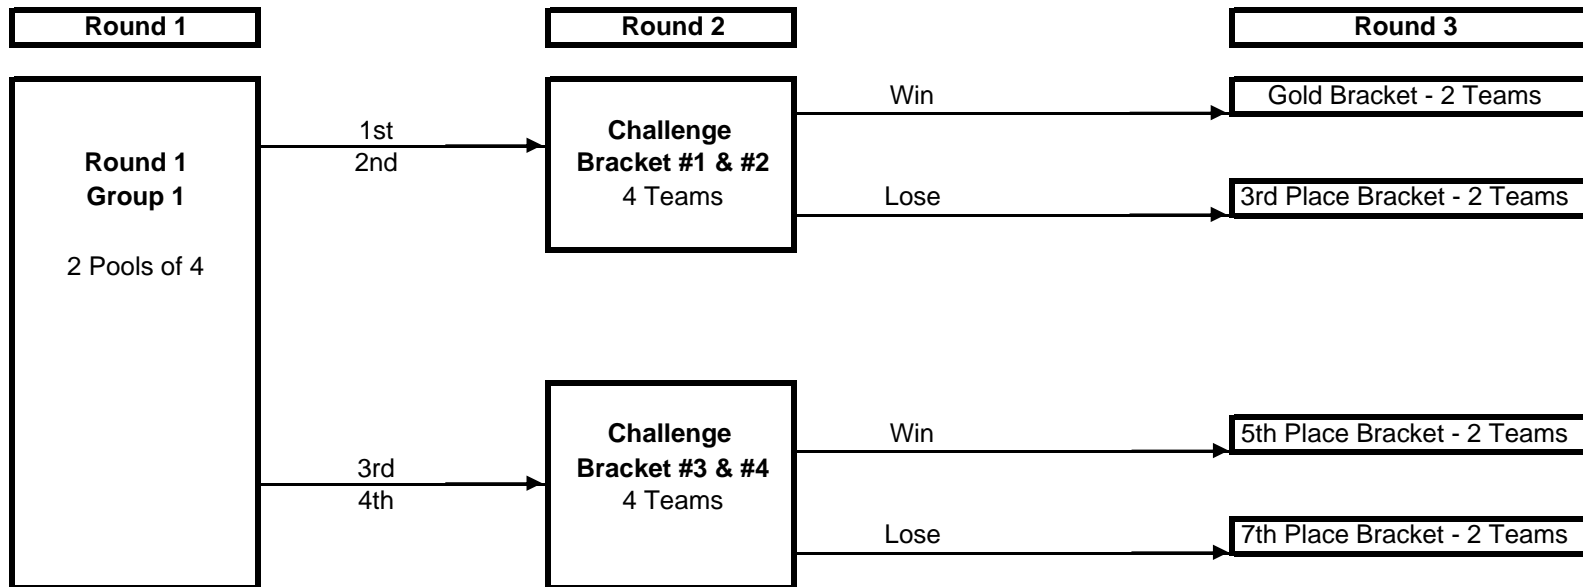

2008 Lone Star Regional Championships - Austin, Tx - May 3-4

17 & Under Club Division

Teams play the following schedules:

Pools of 3	Pools of 4
1 vs 3 (2 ref)	1 vs 3 (2 ref)
2 vs 3 (1 ref)	2 vs 4 (1 ref)
1 vs 2 (3 ref)	1 vs 4 (3 ref)
All matches are played on the hour	2 vs 3 (1 ref)
	3 vs 4 (2 ref)
	1 vs 2 (4 ref)