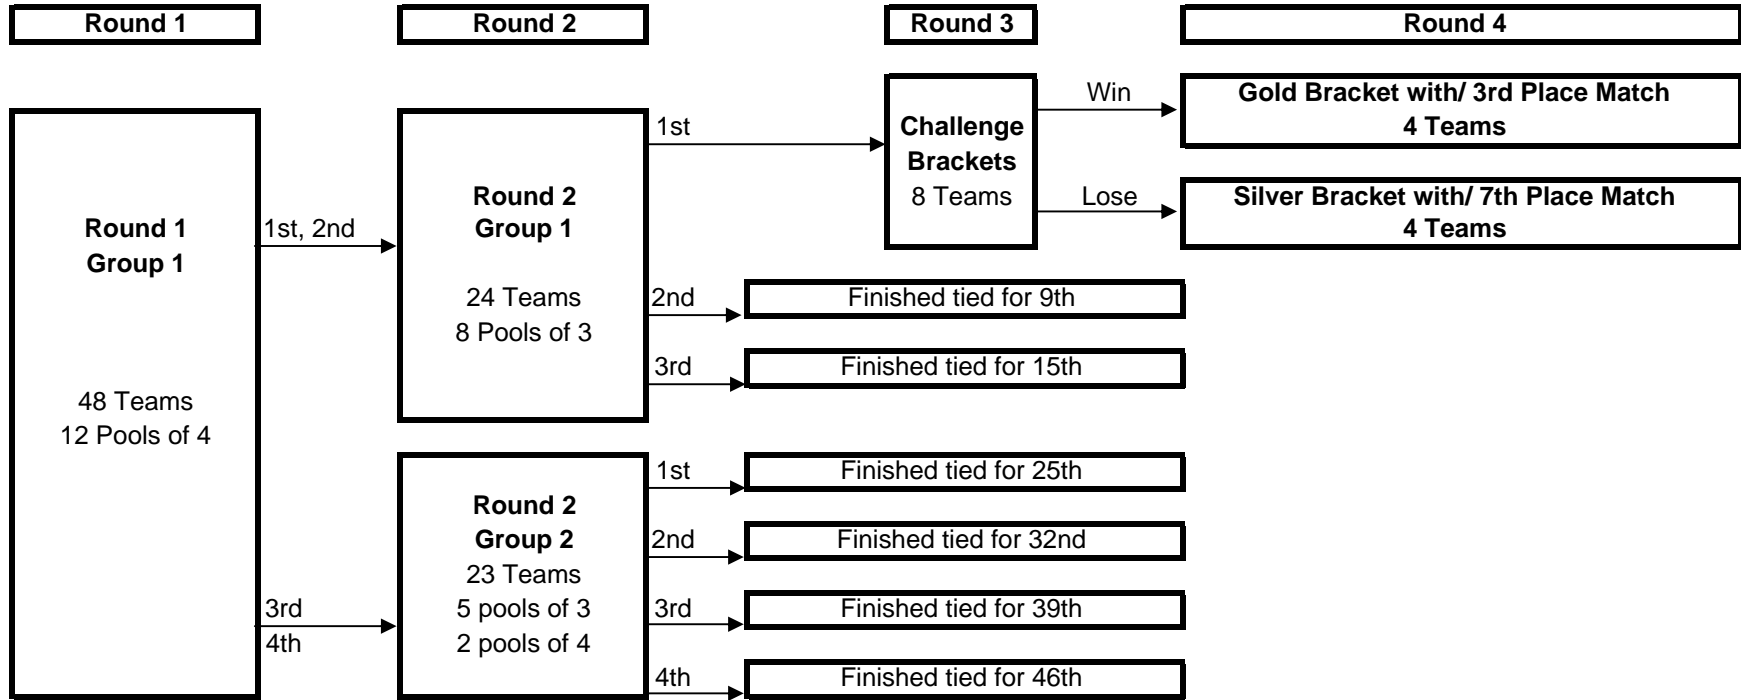

# 2008 Lone Star Regional Championships - Austin, Tx - May 3-4

15 & Under National - Bid Tournament - 47 Teams

1 National Division Bid - 3 American Division Bids

Teams play the following schedules:

Pools of 3	Pools of 4
1 vs 3 (2 ref)	1 vs 3 (2 ref)
2 vs 3 (1 ref)	2 vs 4 (1 ref)
1 vs 2 (3 ref)	1 vs 4 (3 ref)
All matches are played on the hour	2 vs 3 (1 ref)
	3 vs 4 (2 ref)
	1 vs 2 (4 ref)

# 2008 Lone Star Regional Championships - Austin, Tx - May 3-4

17 & Under National Bid Tournament - 36 Teams

1 National Division Bid - 3 American Division Bids

Teams play the following schedules:

Pools of 3	Pools of 4
1 vs 3 (2 ref)	1 vs 3 (2 ref)
2 vs 3 (1 ref)	2 vs 4 (1 ref)
1 vs 2 (3 ref)	1 vs 4 (3 ref)
All matches are played on the hour	2 vs 3 (1 ref)
	3 vs 4 (2 ref)
	1 vs 2 (4 ref)

2008 Lone Star Regional Championships - Austin, Tx - May 3-4  
18 & Under Club Division - 6 Teams

Round 1  
Group 1  
  
1 Pool of 6  
Played over 2 days

# 2008 Lone Star Regional Championships - Austin, Tx - May 3-4

18 & Under National Bid Tournament - 15 Teams

1 National Division Bid - 3 American Division Bids

Teams play the following schedules:

Pools of 3	Pools of 4
1 vs 3 (2 ref)	1 vs 3 (2 ref)
2 vs 3 (1 ref)	2 vs 4 (1 ref)
1 vs 2 (3 ref)	1 vs 4 (3 ref)
All matches are played on the hour	2 vs 3 (1 ref)
	3 vs 4 (2 ref)
	1 vs 2 (4 ref)