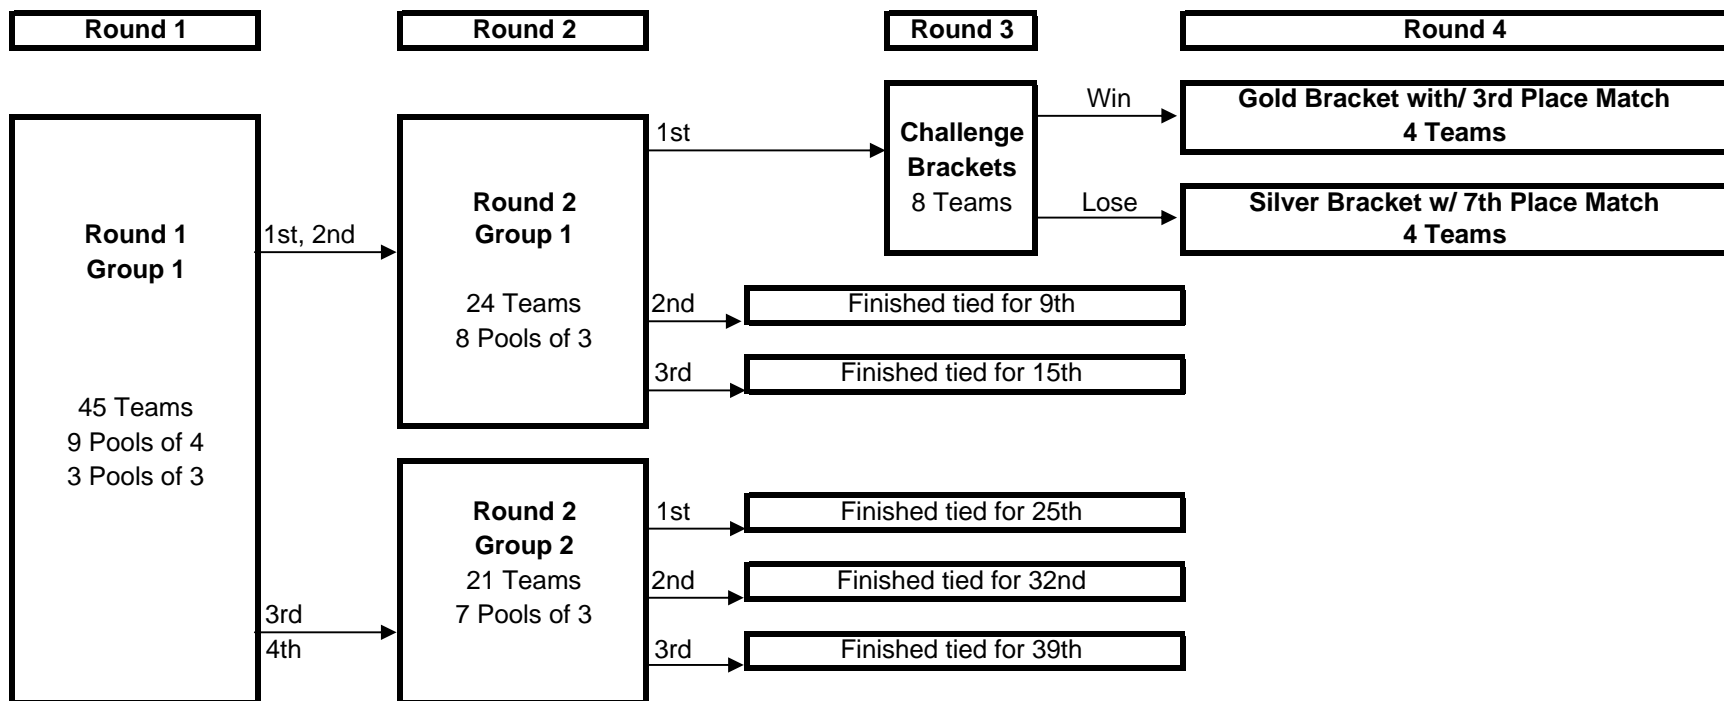

# 2008 Lone Star Regional Championships - Austin, Tx - May 3-4

15 & Under National - Bid Tournament - 47 Teams

1 National Division Bid - 3 American Division Bids

Teams play the following schedules:

Pools of 3	Pools of 4
1 vs 3 (2 ref)	1 vs 3 (2 ref)
2 vs 3 (1 ref)	2 vs 4 (1 ref)
1 vs 2 (3 ref)	1 vs 4 (3 ref)
All matches are played on the hour	2 vs 3 (1 ref)
	3 vs 4 (2 ref)
	1 vs 2 (4 ref)

## 16 & Under Club Division - 22 Teams

Teams play the following schedules:

Pools of 3	Pools of 4	Pool of 5 on 2 courts	
1 vs 3 (2 ref)	1 vs 3 (2 ref)	1 vs 5	2 vs 4 (3 ref)
2 vs 3 (1 ref)	2 vs 4 (1 ref)	1 vs 4	2 vs 3 (5 ref)
1 vs 2 (3 ref)	1 vs 4 (3 ref)	<b>BREAK</b>	
All matches are played on the hour	2 vs 3 (1 ref)	1 vs 3	4 vs 5 (2 ref)
	3 vs 4 (2 ref)	2 vs 5	3 vs 4 (1 ref)
	1 vs 2 (4 ref)	1 vs 2	3 vs 5 (4 ref)

# 2008 Lone Star Regional Championships - Austin, Tx - May 3-4

16 & Under National Bid Tournament - 45 teams

1 National Division Bid - 3 American Division Bids

Teams play the following schedules:

Pools of 3	Pools of 4	Pool of 5 on 2 courts	
1 vs 3 (2 ref)	1 vs 3 (2 ref)	1 vs 5	2 vs 4 (3 ref)
2 vs 3 (1 ref)	2 vs 4 (1 ref)	1 vs 4	2 vs 3 (5 ref)
1 vs 2 (3 ref)	1 vs 4 (3 ref)	<b>BREAK</b>	
All matches are played on the hour	2 vs 3 (1 ref)	1 vs 3	4 vs 5 (2 ref)
	3 vs 4 (2 ref)	2 vs 5	3 vs 4 (1 ref)
	1 vs 2 (4 ref)	1 vs 2	3 vs 5 (4 ref)

# 2008 Lone Star Regional Championships - Austin, Tx - May 3-4

18 & Under National Bid Tournament - 15 Teams

1 National Division Bid - 3 American Division Bids

Teams play the following schedules:

Pools of 3	Pools of 4
1 vs 3 (2 ref)	1 vs 3 (2 ref)
2 vs 3 (1 ref)	2 vs 4 (1 ref)
1 vs 2 (3 ref)	1 vs 4 (3 ref)
All matches are played on the hour	2 vs 3 (1 ref)
	3 vs 4 (2 ref)
	1 vs 2 (4 ref)